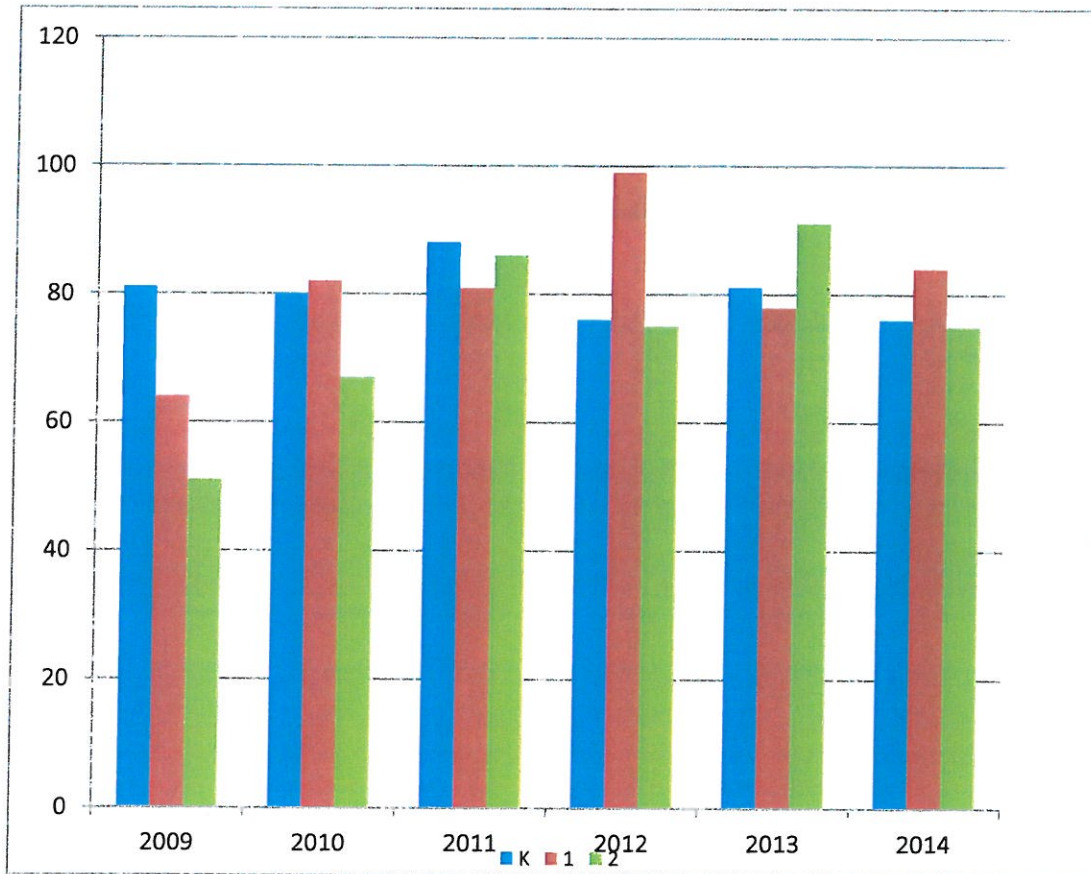

Assiniboine Avenue Elementary School

55 Assiniboine Avenue, Oromocto, NB E2V 1Y2

Phone: (506) 357-4069 Fax: (506) 357-5779

Grades: K-2

Built: 1957

Enrollment 2009-2014

	2009	2010	2011	2012	2013	2014
K	81	80	88	76	81	76
1	64	82	81	99	78	84
2	51	67	86	75	91	75
Total	196	229	255	250	250	235