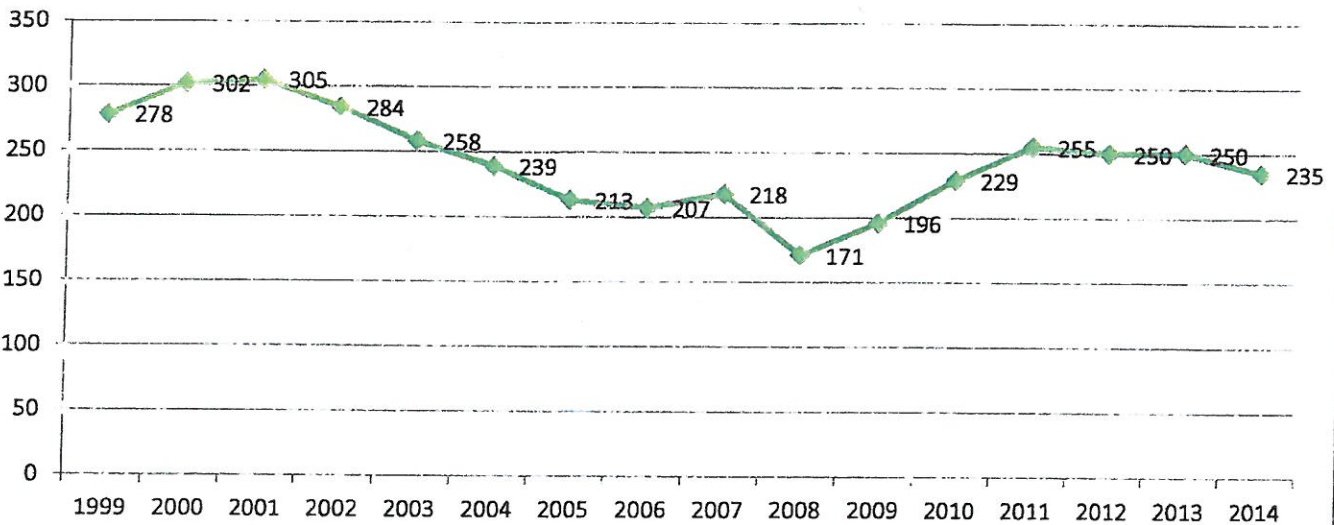

School Enrollment Trends 1999 to Present

Physical Description:

- Initially constructed in 1957.
- Owned by the Province of New Brunswick since 1967.
- Assiniboine School is a brick/concrete structure in very good condition. It was originally built by DND in 1957 and turned over to the province in 1967.
- It has been well maintained and will serve the district well for the long term.
- Girls' washroom upgrade, August, 2012.
- Boys' washroom upgrade, including ventilation and fire separations between first and second floor completed September, 2013.
- Replaced classroom doors and hardware March, 2008.
- Gym roof replaced August, 2006.
- The school has a gymnasium.
- The school does not have a cafeteria.
- The school is 3,068 square meters.