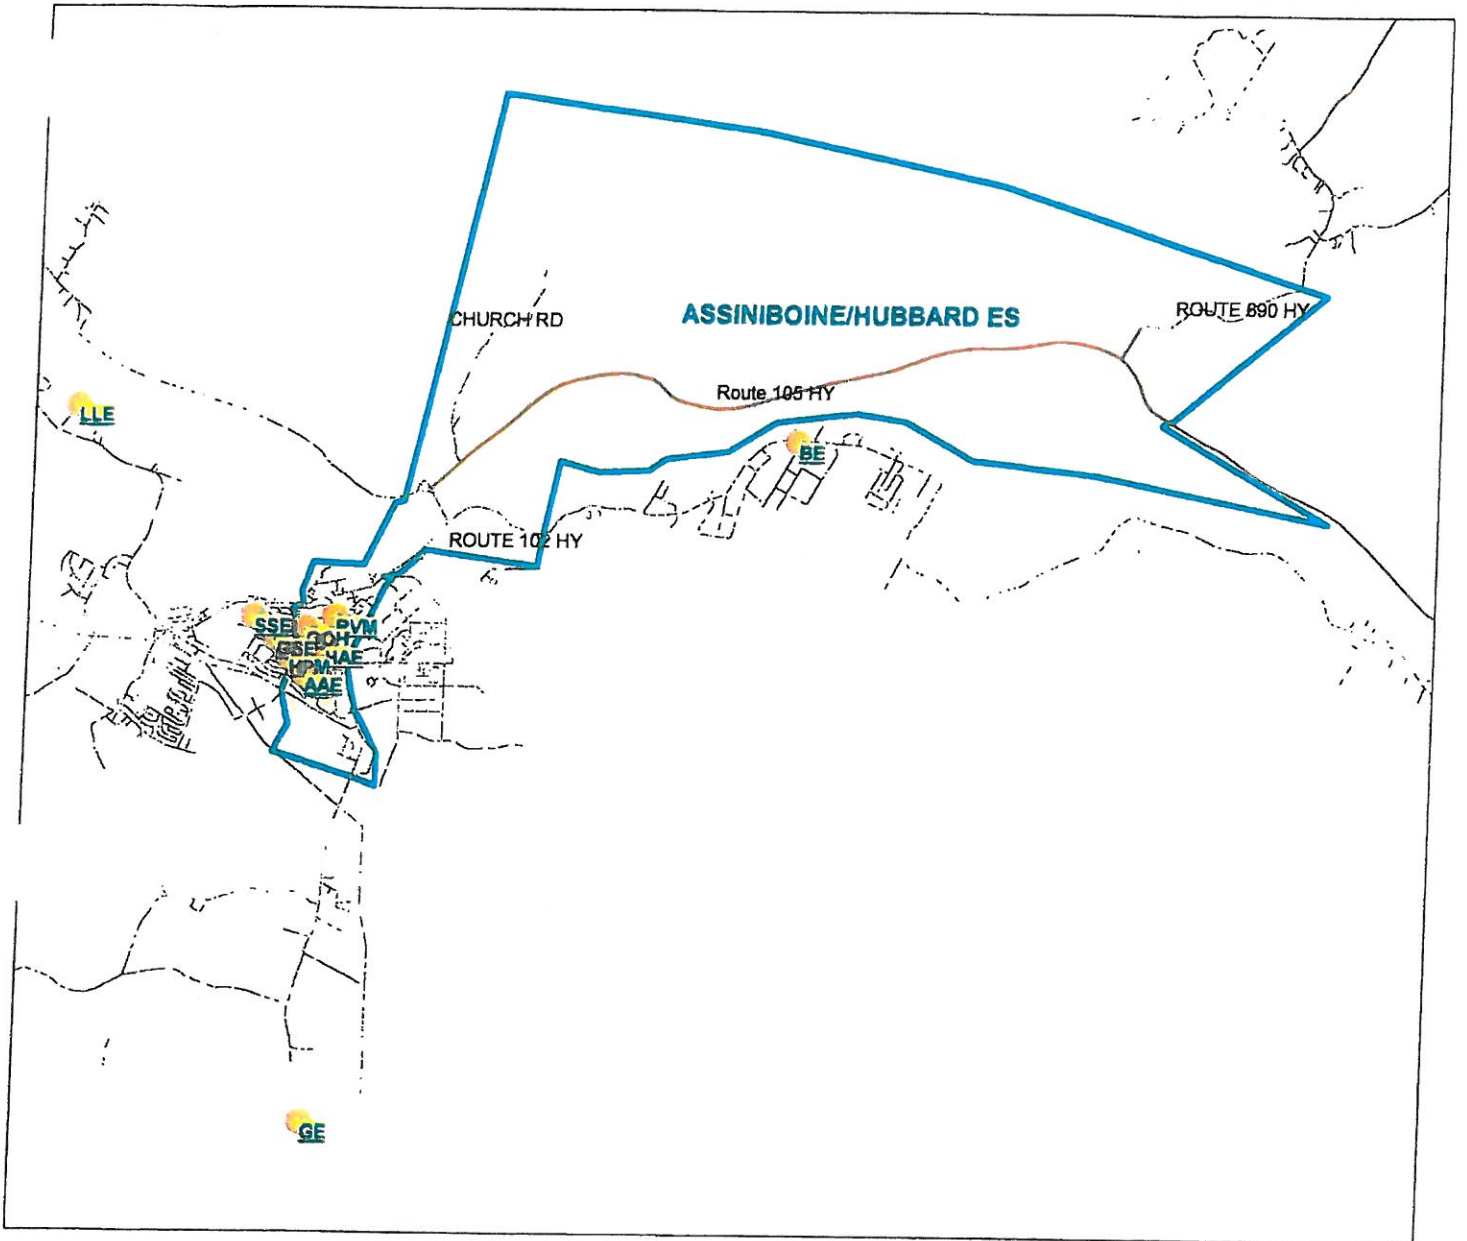

School District 17 District Map